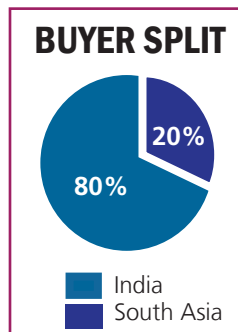

Buyers Profile

Exhibitors Profile

Accommodation

Travel Agent/
Tour Operator

NTO/CVB

Business
Travel/MICE

Travel
Technology

Transport

Interested to be part of ITB India 2023? Contact the Exhibitor team at exhibitor@itb-india.com for more information.