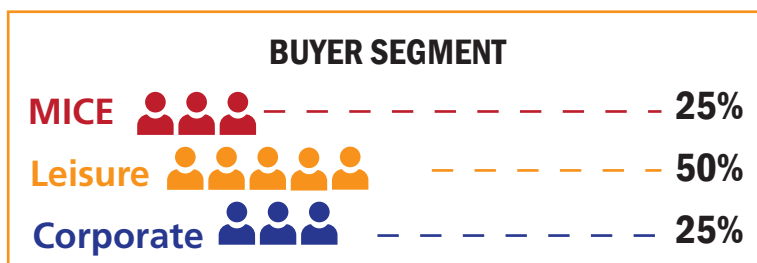

Buyers Profile

Exhibitors Profile

Accommodation

Travel Agent/
Tour Operator

NTO/CVB

Business
Travel/MICE

Travel
Technology

Transport

Interested to be part of ITB India 2023? Contact the Exhibitor team at exhibitor@itb-india.com for more information.