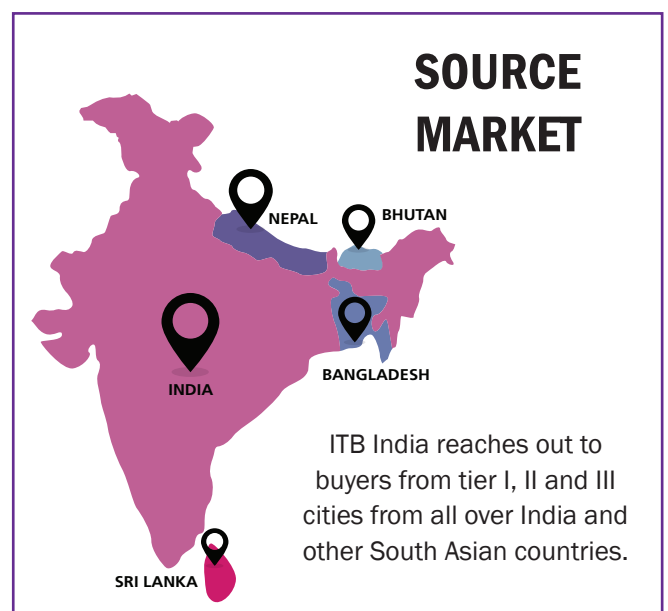

Buyers Profile

Exhibitors Profile

Accommodation

Travel Agent/
Tour Operator

NTO/CVB

Business
Travel/MICE

Travel
Technology

Transport

Interested to be part of ITB India 2023? Contact the Exhibitor team at exhibitor@itb-india.com for more information.