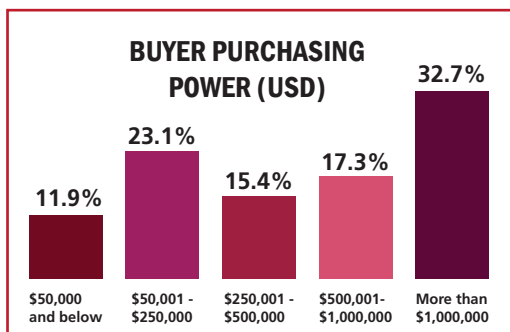

Buyers Profile

Exhibitors Profile

Accommodation

Travel Agent/
Tour Operator

NTO/CVB

Business
Travel/MICE

Travel
Technology

Transport

Interested to be part of ITB India 2023? Contact the Exhibitor team at exhibitor@itb-india.com for more information.