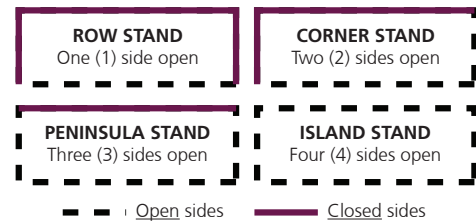

ITB INDIA 2023

26 - 28 April 2023

Jio World Convention Centre
Mumbai, India

ITB
INDIA

Connecting
you to the
Indian Travel
Market

SECURE YOUR BOOTH NOW!

Contact the Exhibitor team
at exhibitor@itb-india.com

Basic Shell Scheme 9sqm

Peninsula Basic Shell Scheme 27sqm

Raw Space Configurations

**Selection of open sides may vary based on Organiser's discretion*

Booth Type	Super Early Bird Rate (USD)	Early Bird Rate (USD)	Listed Rate (USD)
	Sign up by 15 January 2023	Sign up by 1 March 2023	

SHELL SCHEME BOOTH, COMPLETED STAND PACKAGE

Basic Shell Scheme per 9sqm	3,060.00	3,443.00	3,634.00
Premium Shell Scheme per 9sqm	3,785.00	4,258.00	4,495.00

ENHANCED SHELL SCHEME BOOTH

27sqm Peninsula Basic Package Scheme	11,862.00	13,345.00	14,086.00
27sqm Peninsula Premium Package Scheme	13,079.00	14,714.00	15,531.00
36sqm Island Basic Package Scheme	17,642.00	19,847.00	20,949.00
36sqm Island Premium Package Scheme	18,250.00	20,531.00	21,672.00

RAW SPACE, 18SQM AND ABOVE

Row Stand per 9sqm	2,916.00	3,280.50	3,463.00
Corner Stand per 9sqm	3,219.00	3,621.00	3,822.00
Peninsula Stand per 9sqm	3,723.00	4,188.00	4,420.00
Island Stand per 9sqm	4,328.00	4,868.00	5,139.00