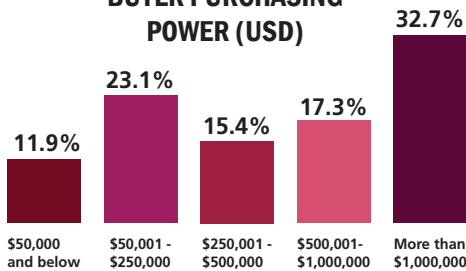

Basic Shell Scheme per 9sqm	3,060.00	3,443.00	3,634.00
Premium Shell Scheme per 9sqm	3,785.00	4,258.00	4,495.00

ENHANCED SHELL SCHEME BOOTH

27sqm Peninsula Basic Package Scheme	11,862.00	13,345.00	14,086.00
27sqm Peninsula Premium Package Scheme	13,079.00	14,714.00	15,531.00
36sqm Island Basic Package Scheme	17,642.00	19,847.00	20,949.00
36sqm Island Premium Package Scheme	18,250.00	20,531.00	21,672.00

RAW SPACE, 18SQM AND ABOVE

Corner Stand per 9sqm	3,219.00	3,621.00	3,822.00
Peninsula Stand per 9sqm	3,723.00	4,188.00	4,420.00
Island Stand per 9sqm	4,328.00	4,868.00	5,139.00

Additional items:

Appointment set - USD 1,250 per set* | Entity Listing - USD 100 per listing | Exhibitor Badge - USD 90 per badge

(*Inclusive of entity listing)

Key Highlights of ITB India

ITB
INDIA

Connecting you to the Indian Travel Market

Why ITB India?

Buyers Profile

BUYER SEGMENT

BUYER PURCHASING POWER (USD)

BUYER SPLIT

SOURCE MARKET

ITB India reaches out to buyers from tier I, II and III cities from all over India and other South Asian countries.

Exhibitors Profile

Accommodation

Travel Agent/
Tour Operator

NTO/CVB