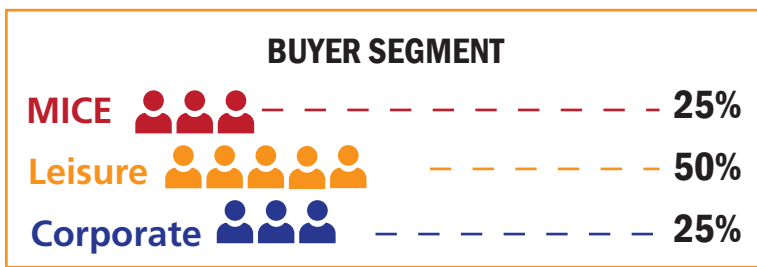

RAW SPACE, 18SQM AND ABOVE

Corner Stand per 9sqm	3,219.00	3,621.00	3,822.00
Peninsula Stand per 9sqm	3,723.00	4,188.00	4,420.00
Island Stand per 9sqm	4,328.00	4,868.00	5,139.00

Additional items: Appointment set with listing - USD 1,250 per set | Entity Listing only - USD 100 per listing | Exhibitor Badge - USD 90 per badge
*Basic Shell Scheme 6sqm includes: One (1) Entity Listing & One (1) Exhibitor Badge. Additional purchase only limited to One (1) Exhibitor Badge

Key Highlights of ITB India

ITB
INDIA

Connecting you to the Indian Travel Market

Why ITB India?

Buyers Profile

Exhibitors Profile

Accommodation

Travel Agent/
Tour Operator