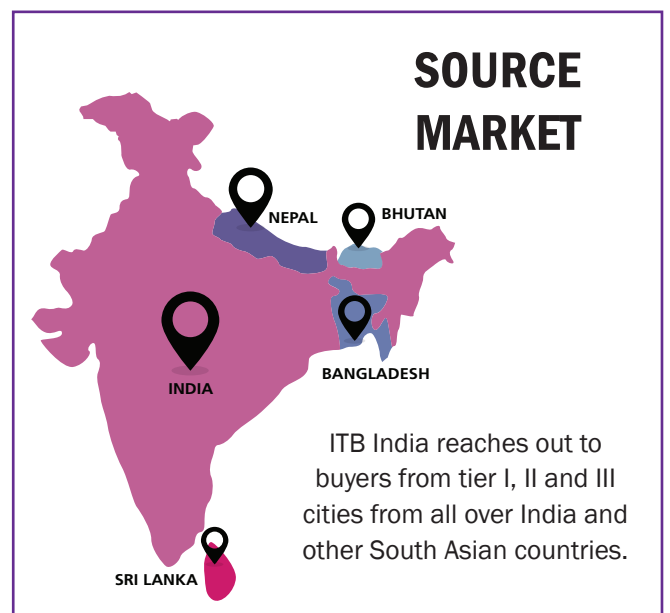

ITB INDIA 2025

2 - 4 September 2025

Jio World Convention Centre
Mumbai, India

ITB
INDIA

Connecting
you to the
Indian Travel
Market

SECURE YOUR BOOTH NOW!

Contact the Exhibitor team
at exhibitor@itb-india.com

Key Highlights of ITB India

ITB
INDIA

Connecting you to the Indian Travel Market

Why ITB India?

Buyers Profile

Exhibitors Profile

Accommodation

Travel Agent/
Tour Operator