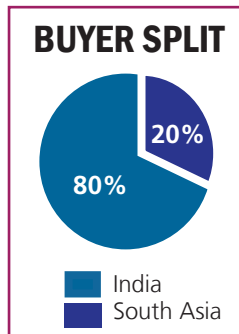

RAW SPACE, 18SQM AND ABOVE

Corner Stand per 9sqm	3,219.00	3,621.00	3,822.00
Peninsula Stand per 9sqm	3,723.00	4,188.00	4,420.00
Island Stand per 9sqm	4,328.00	4,868.00	5,139.00

Additional items: Appointment set with listing - USD 1,250 per set | Entity Listing only - USD 100 per listing | Exhibitor Badge - USD 90 per badge
*Basic Shell Scheme 6sqm includes: One (1) Entity Listing & One (1) Exhibitor Badge. Additional purchase only limited to One (1) Exhibitor Badge

Key Highlights of ITB India

ITB
INDIA

Connecting you to the Indian Travel Market

Why ITB India?

Buyers Profile

Exhibitors Profile

Accommodation

Travel Agent/
Tour Operator